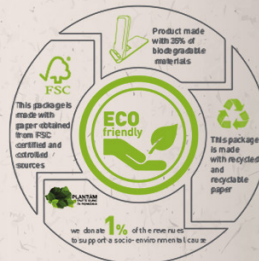

- ✓ Digital control kit
- ✓ Plug&play installation
- ✓ Intuitive use.

[TLL158331](https://www.tellurgreen.com)