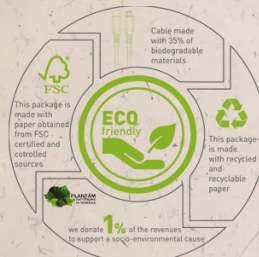

- ✓ Fast and easy pairing with your Bluetooth enabled devices
- ✓ Simple, lightweight, comfortable design and made out of ECO materials (35% wheat straw fiber and 65% ABS)
- ✓ Clear, powerful, balanced sound for your music and movies