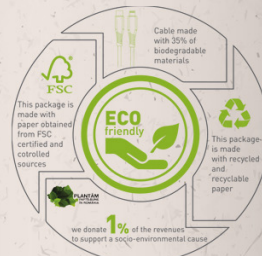

# Power Bank 10000mAh, 2xQC3.0 + PD 18W

- ✓ Made of ECO materials: 35% wheat straw fiber and 65% ABS
- ✓ Two QC 3.0 USB an the Type-C PD 3.0 ports helps you to quickly charge 3 devices

- ✓ Digital display accurately shows battery level
- ✓ Fast charges your compatible iPhone from 0% to 50% in up to 30 minutes - when used with an MFi Type-C to Lightning cable (not included)