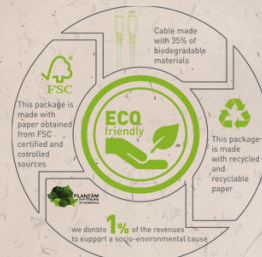

Type-C to Lightning cable

- ✓ Lightning to Type-C
- ✓ Fast Charge
- ✓ Fast Data Transfer

[TLL155451](https://www.tellurgreen.com/product/TLL155451)

- ✓ ECO product made out of wheat straw fiber (PLA + PBAT)
- ✓ Data transfer with Type C and Lightning for Apple devices.
- ✓ Fast charge for Apple devices
- ✓ Braided fiber cable, resistant, flexible.