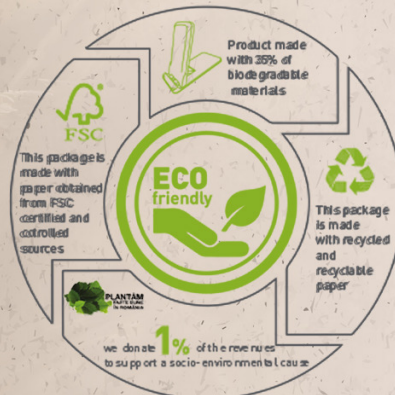

- ✓ Lightweight
- ✓ Made of ECO materials: 35% wheat straw fiber and 65% ABS
- ✓ Intuitive use with plug & play installation
- ✓ Nano receiver can be kept in the USB port to avoid any inconvenience
- ✓ Adjustable DPI resolution